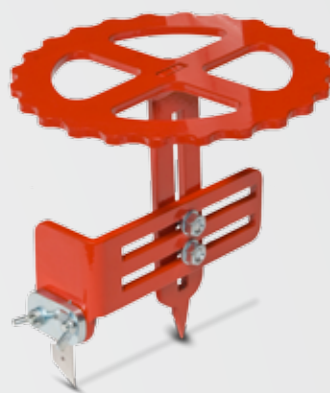

# TurfSet

The complete tool set for the professional installation of artificial turf

## SeamFix

Pressure tool for the solidified connection of the seams of artificial turf and glue coated seam tape.

## GlueFix GF300

Glue applicator for glue coating of seam tape for artificial turf. Stationary version.

**LineCutter**

For cutting of variable width of straight lines and circular lines in artificial turf.

**CircleCutter**

Tool for perfect circular cuttings in artificial turf