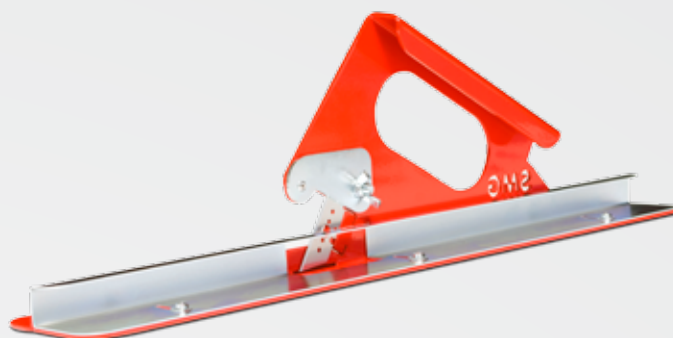

GrassCutter

Proper cutting alongside of existing track seams of artificial turf